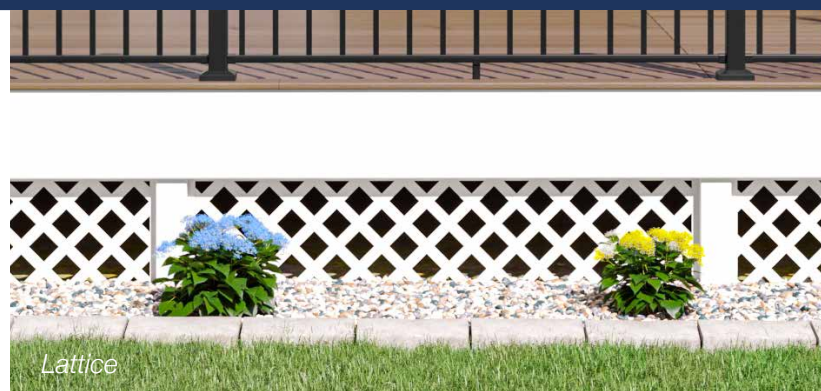

### Colors

White

Umber

Black

Saddle

Gray

See Freedom Decorative Screen Panels and Lattice Special Order Catalog for detailed information and full line of products. Additional panel styles also available.

Frame Kit with DSP